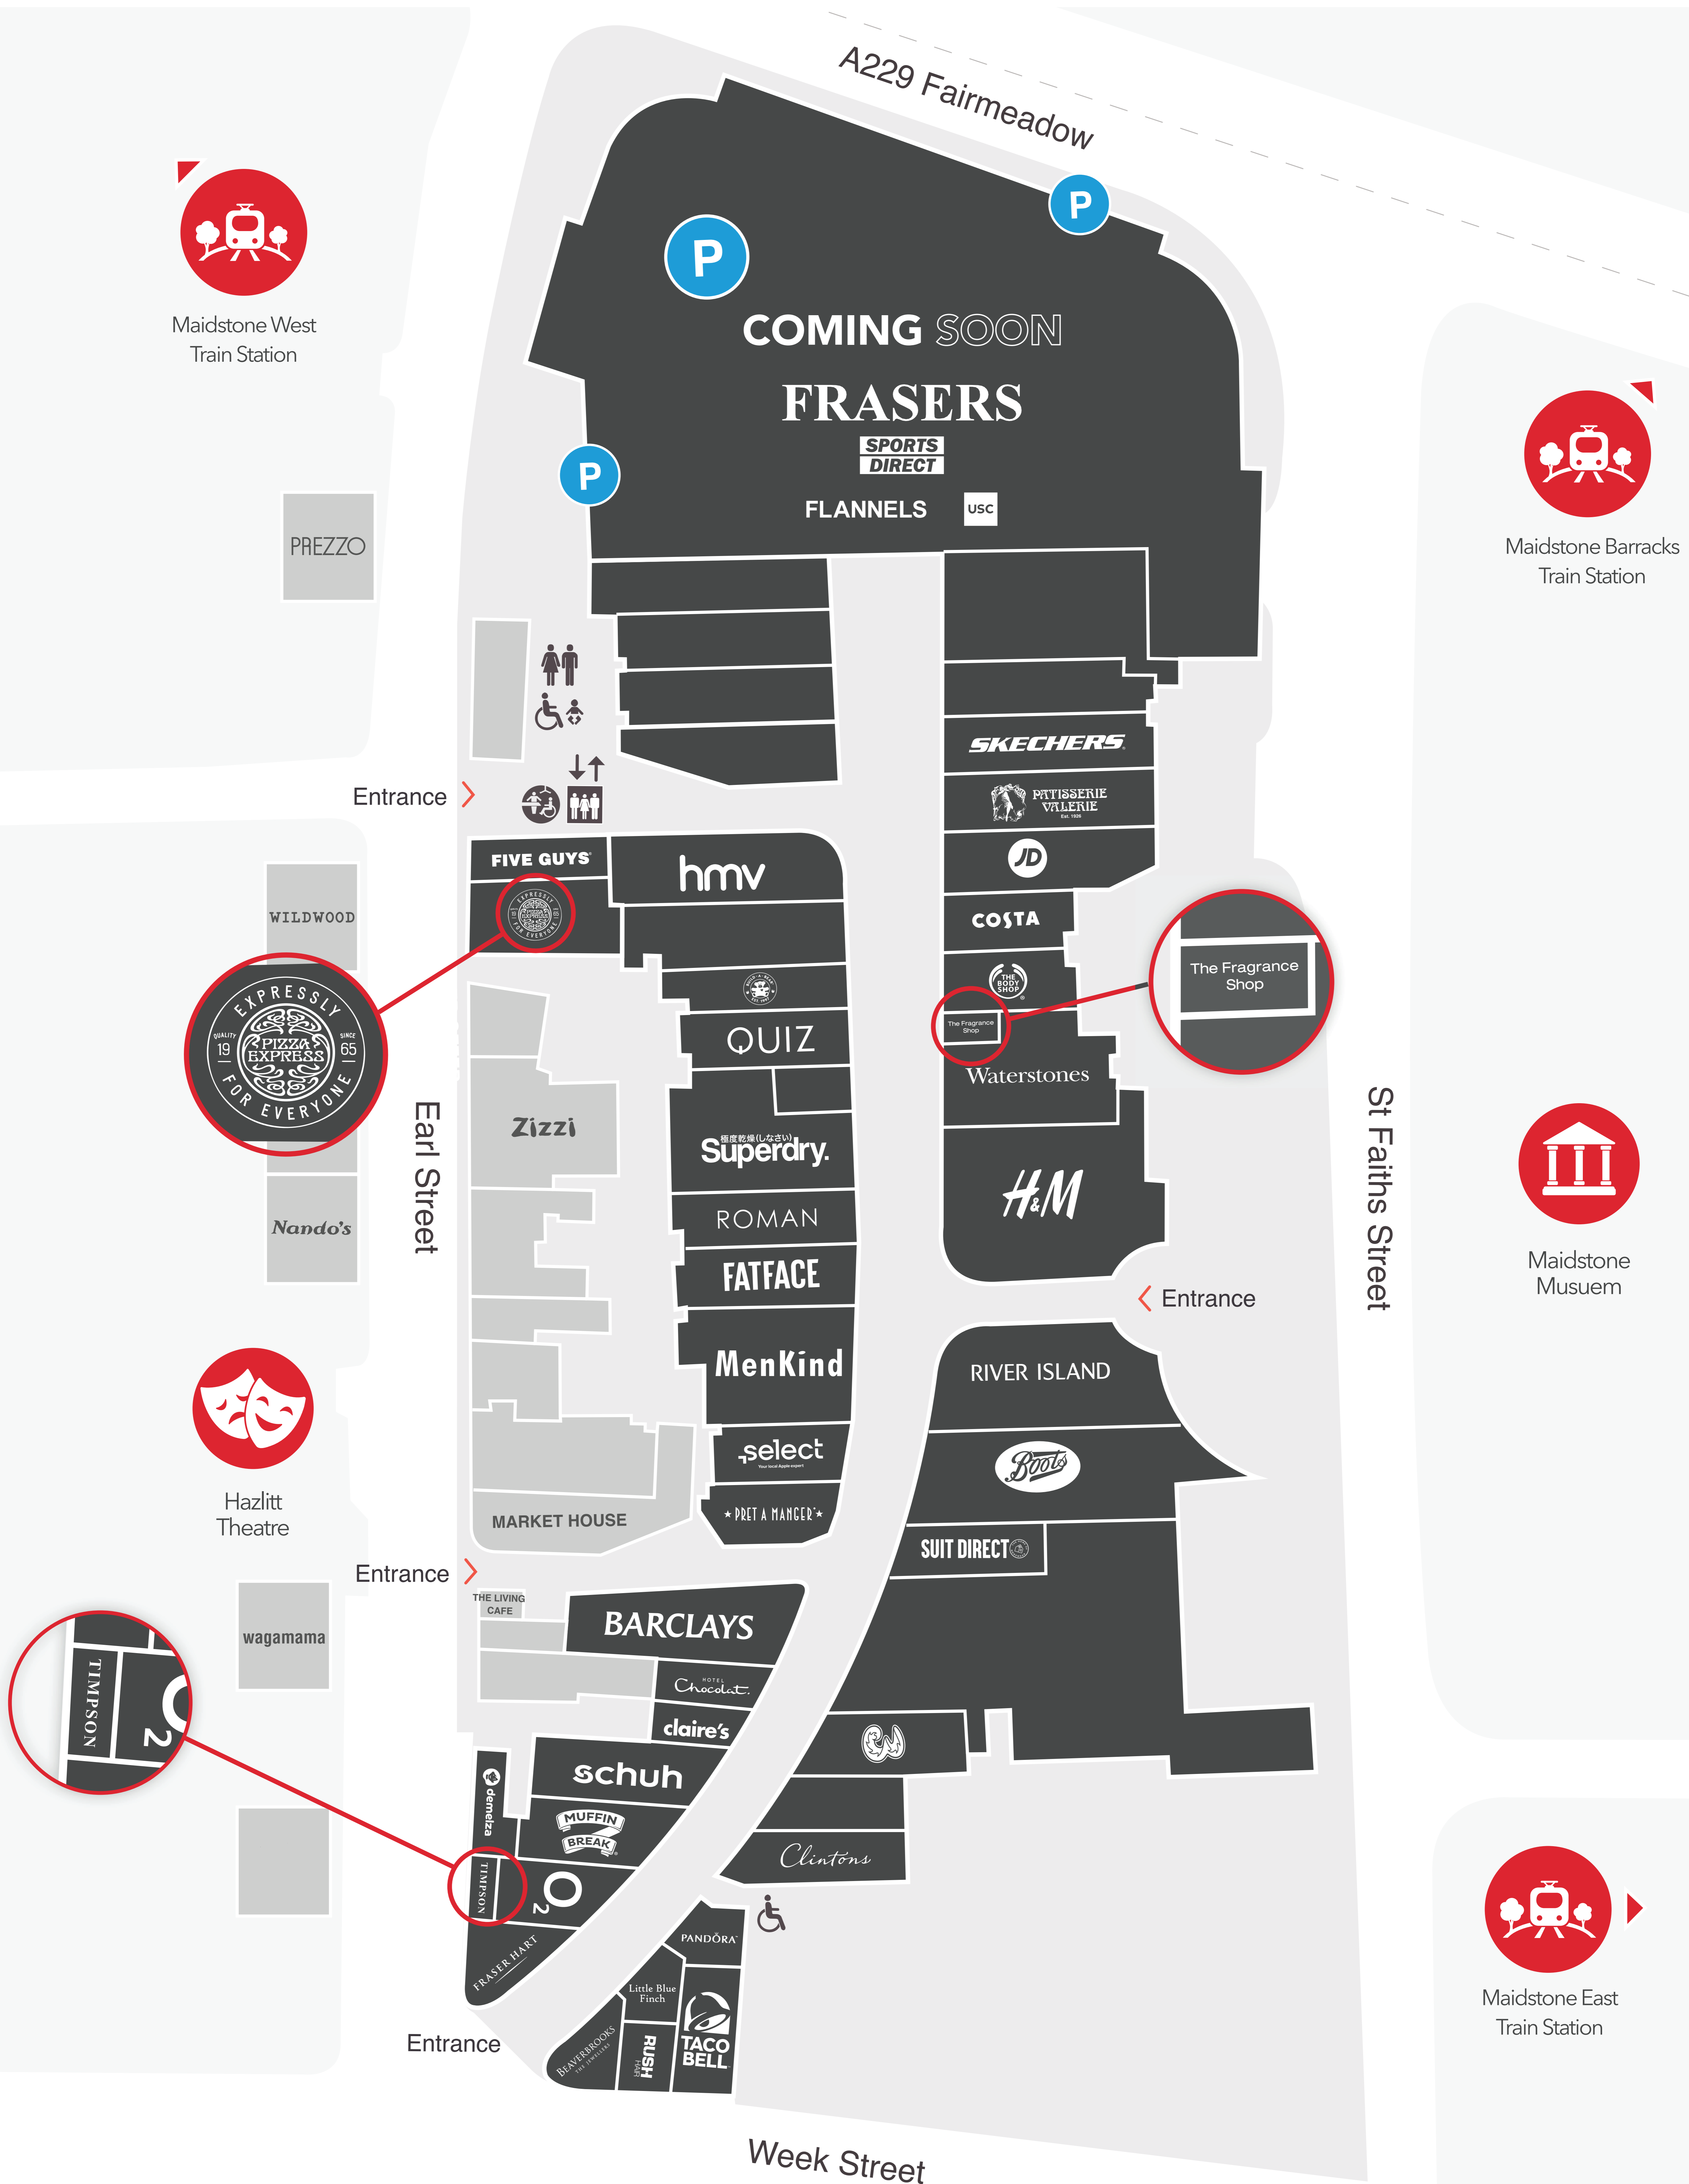

Store Directory

www.fremlinwalk.co.uk

fremlin walk
MAIDSTONE