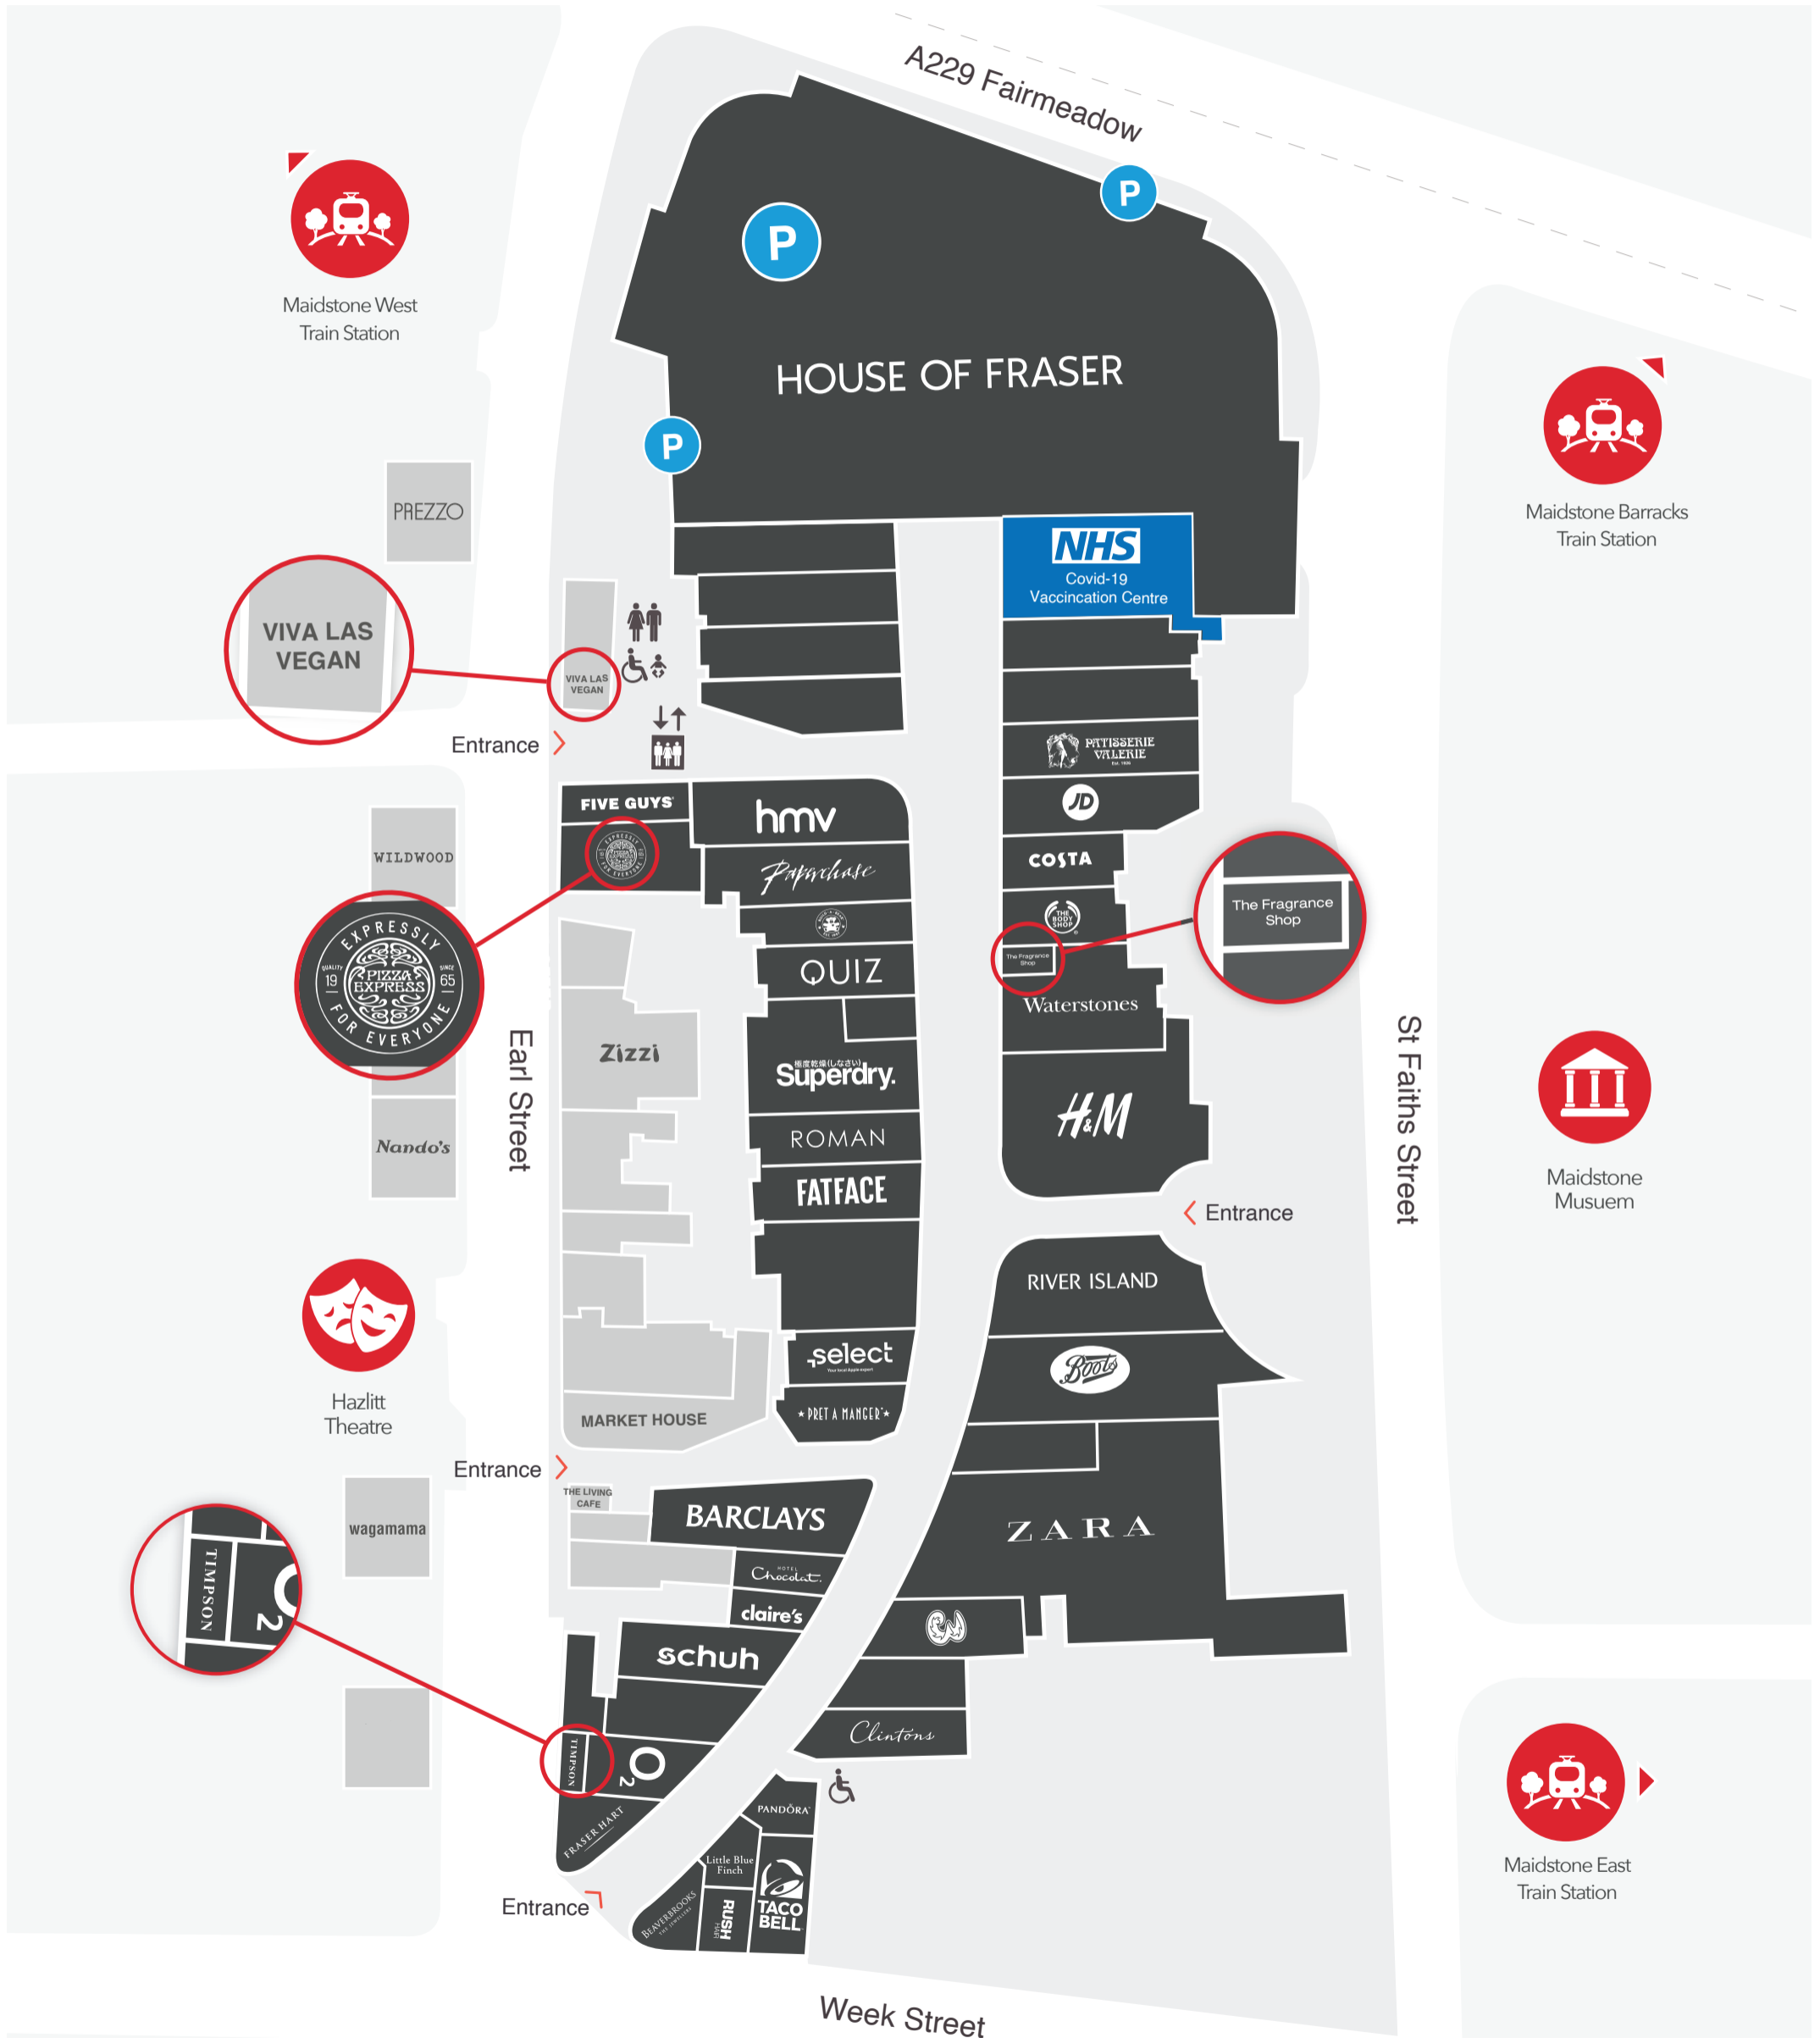

Store Directory

www.fremlinwalk.co.uk

fremlin walk
MAIDSTONE